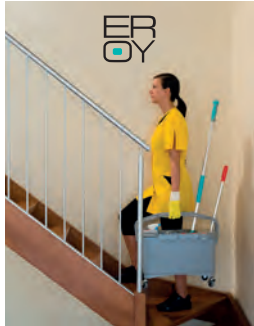

BUCKETS WITH WRINGER

On demand soaking systems

Dosely
do|se| the right thing!

00005905V 00005905E

Dosing device for on-demand mop soaking, including one adhesive labels set

00005915V 00005915E

Double dosing device for on-demand mop soaking, including one adhesive labels set

00005996V 00005996E 00005996B 00005996R

6 L removable tank for Dosely with coloured cap, including lock with removable key for added security

V550341

Kit to adjust and lock Dosely control ring including key and insert, for single operator

Eroy

wheels 00003260K07 no wheels 00003260K57

wheels 00003260K08 no wheels 00003260K58

wheels 00003260K09 no wheels 00003260K59

wheels 00003260K05 no wheels 00003260K55

wheels 00003260K06 no wheels 00003260K56

Kit: 28 L bucket fitted with removable modules and accessories

Pile - 30 L

0R006470 0V006470 0B006470 0G006470

0R066470 0V066470 0B066470 0G066470

0R036470 0V036470 0B036470 0G036470

Witty 30L

00066450

00006450