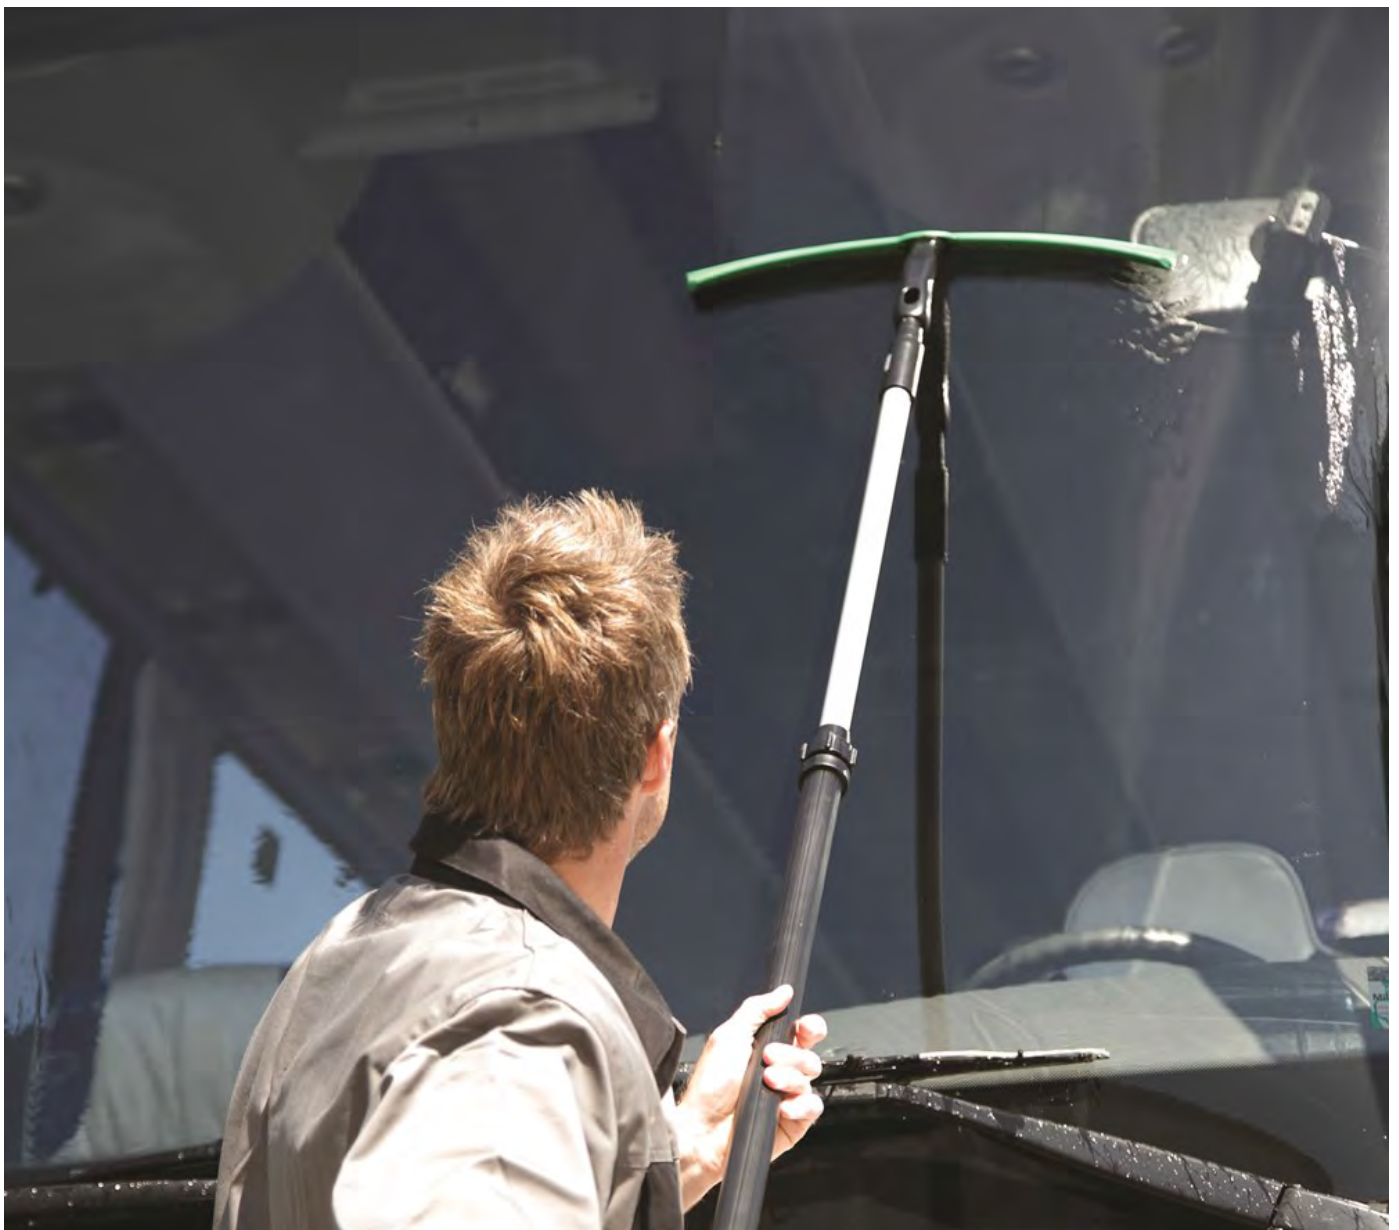

## Handles

Every head needs a handle and at Vikan our range of handles is nearly as comprehensive as the heads they are designed to fit on to. Whether you need a plastic, stainless steel, aluminium or wooden handle, or one that's hygienically designed, short, long, telescopic, water-fed, or colour-coded, we are sure to have one that suits your needs.